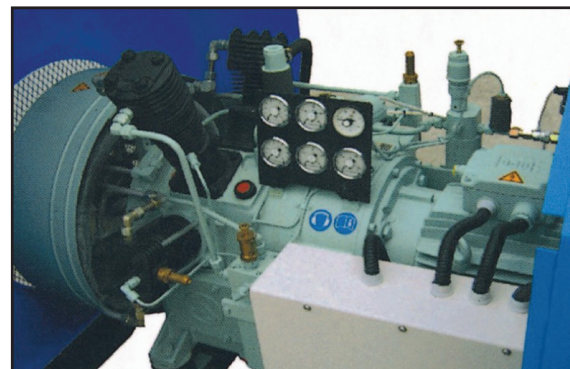

High Pressure Nitrogen Compressor Systems

HPCOM Series

Robust, reliable and efficient

Description

Following extensive bench mark testing and comparison, Cinpres UK Limited selected German Sauer compressors for its HPCOM series.

The compressors are all 4 stage air cooled electric driven high pressure reciprocating piston type. They have directly coupled motors, (i.e. no belt drive) and are engineered for long life under continuous production conditions. Oil carry over is very low and service intervals are 2,000 hrs.

The HPCOM series has output flow rates between 350 and 1070NI/ min at pressures up to 350 BarG. The compressors are housed in steel cabinets for optimal cooling air flow and low noise emissions.

The units can be supplied in either single or duplex configuration. Duplex systems enable the second compressor to be used as a standby or to provide increased output.

Features and Benefits

- **Robust** - engineered for consistent operation under production conditions
- **Reliable** - long intervals between services (2000 hrs)
- **Efficient** - low oil consumption and noise emissions
- **Competitive investment** - when related to the higher nitrogen outputs and the lower maintenance costs

For details on our whole product range or to request a brochure, please visit our website: www.cinpres.com