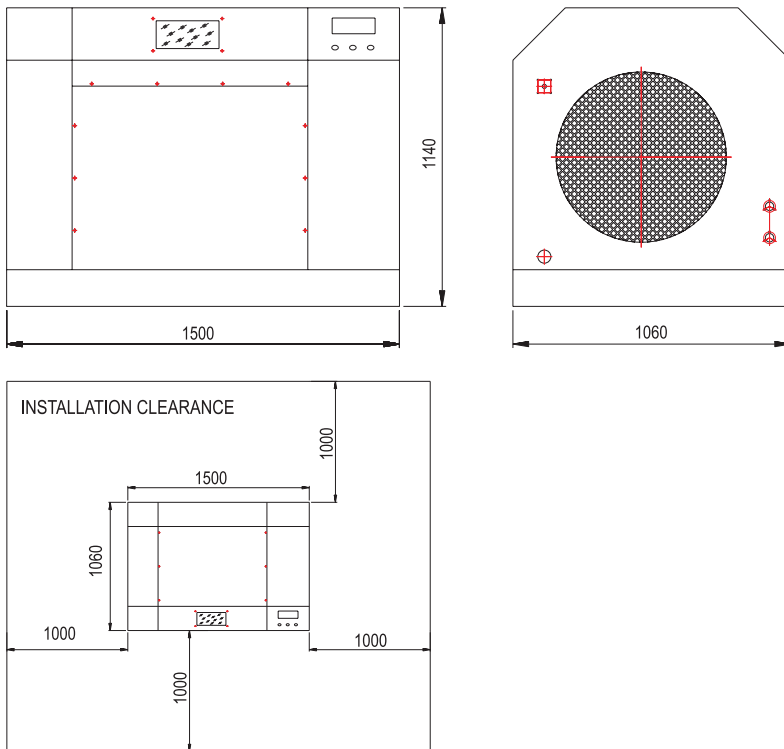

High Pressure Nitrogen Compressor System

HPCOM T Series

General Information

HPCOM 21, 32 and 60

Specifications

Model	Max. output Pressure (BarG)	Max. output (NL/min)	Power Voltage (3P+N+E)	Power Consumption (KW)	Weight (Kg)
HPCOM21	350	335	380 VAC	11	700
HPCOM32	350	510	380 VAC	18	730
HPCOM60	350	1000	380 VAC	21	770

Gas Connections

- Gas Inlet: 1/2" ISO standard parallel female (minimum ID 12.5mm)
- Gas Outlet: 1/4" ISO standard parallel female

Standard Connections Kits

- HPCOM: 1/4" Flexible Hose-2M Length with connector (2pcs)

Duplex Systems (D) with 2 compressors side by side with 2 controllers are available for each model

Cinpres UK Limited, Unit 4, Meridian House, Road One, Winsford Industrial Estate, Winsford, Cheshire, CW7 3QG, United Kingdom

Tel: +44 121 270 6857 Email: sales@cinpres.com Web: www.cinpres.com

Cinpres UK Limited reserves the right to change product specifications without prior notice